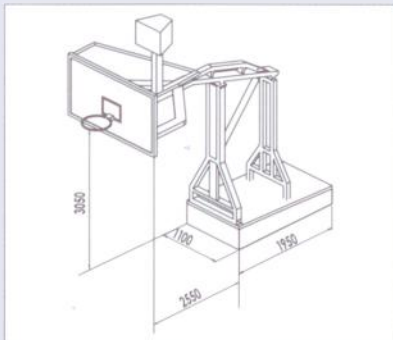

ZJS-3B

Basketball Backstop
24 Second Shot Clock

Portable Basketball Backstop - YLJ-SB

YLJ-SB

Manual Operated Hydraulic
Basketball Backstop

ZJS-2A

Basketball Backstop
24 Second Shot Clock

Portable Basketball Backstop - TXJ-1B