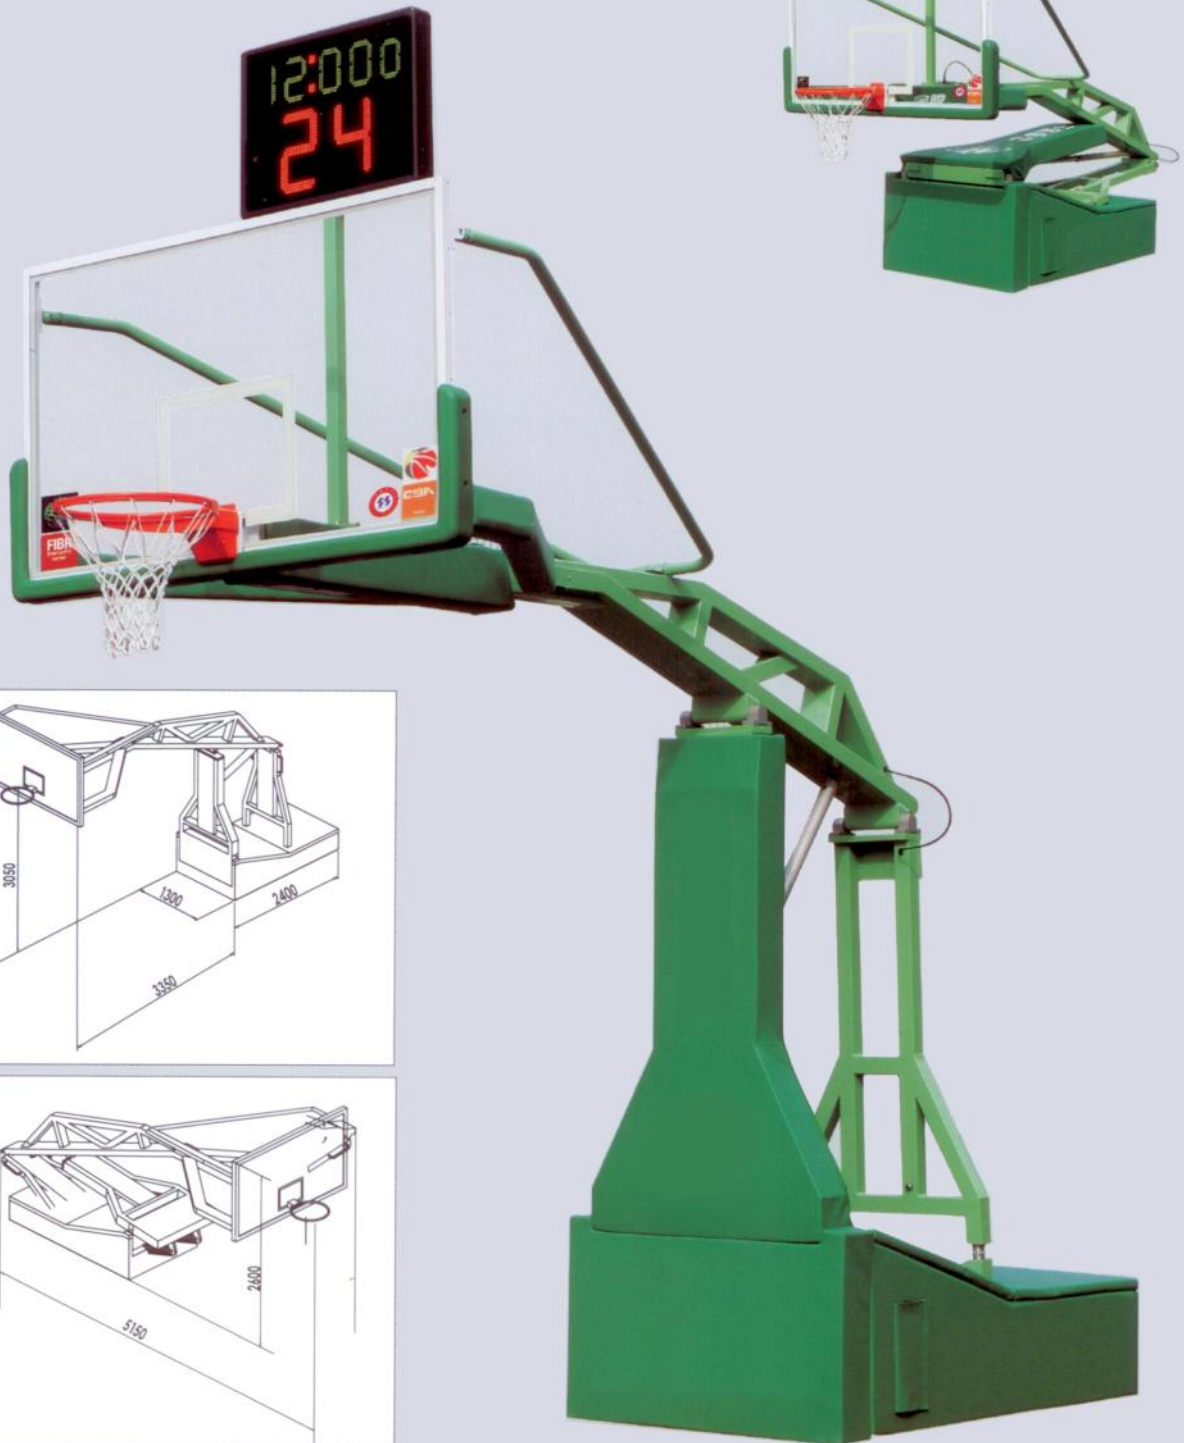

GYMLeader

ahead of the game in sports equipment

Portable Basketball Backstops

Portable Basketball Backstop - YLJ-5A

YLJ-5A

Electro Hydraulic Basketball Backstop

Portable Basketball Backstop - YLJ-5

YLJ-5

Electro Hydraulic Basketball Backstop

Portable Basketball Backstop - YLJ-SA

YLJ-SA

Manual Hydraulic Basketball Backstop

GYM Leader

ahead of the game in sports equipment

Portable Basketball Backstop - TXJ-2B

ZJS-3B

Basketball Backstop
24 Second Shot Clock

Portable Basketball Backstop - YLJ-SB

YLJ-SB

Manual Operated Hydraulic
Basketball Backstop

ZJS-2A

Basketball Backstop
24 Second Shot Clock

Portable Basketball Backstop - TXJ-1B