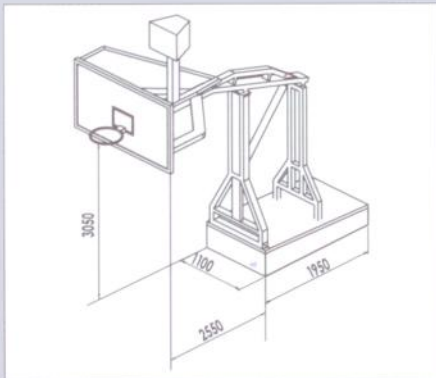

ZJS-3B

Basketball Backstop
24 Second Shot Clock

Portable Basketball Backstop - YLJ-SB

YLJ-SB

Manual Operated Hydraulic
Basketball Backstop

ZJS-2A

Basketball Backstop
24 Second Shot Clock

Portable Basketball Backstop - TXJ-1B