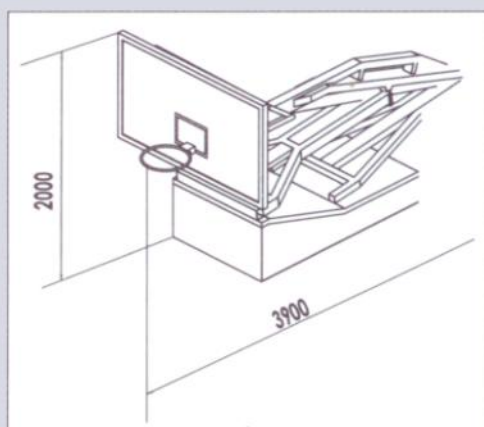

Portable Basketball Backstop - TXJ-1B

TXJ-1B

Spring Balance Basketball Backstop