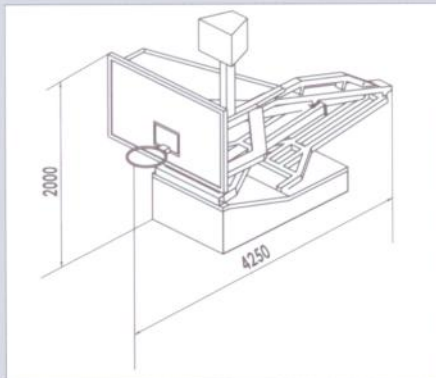

ZJS-3B

Basketball Backstop
24 Second Shot Clock

Portable Basketball Backstop - YLJ-SB

YLJ-SB

Manual Operated Hydraulic
Basketball Backstop

ZJS-2A

Basketball Backstop
24 Second Shot Clock

Portable Basketball Backstop - TXJ-1B