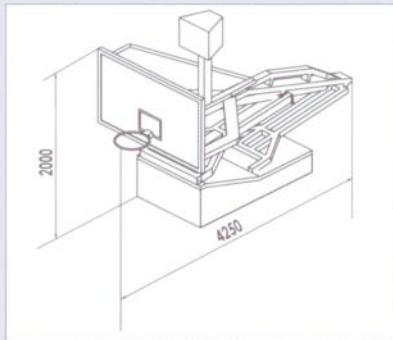

ZJS-3B

Basketball Backstop
24 Second Shot Clock

Portable Basketball Backstop - YLJ-SB

YLJ-SB

Manual Operated Hydraulic
Basketball Backstop

ZJS-2A

Basketball Backstop
24 Second Shot Clock

Portable Basketball Backstop - TXJ-1B

TXJ-1B

Spring Balance Basketball Backstop

Portable Basketball Backstop - YDJ-2B

YDJ-2B

Movable Basketball Backstop

Portable Basketball Backstop - HYJ-2