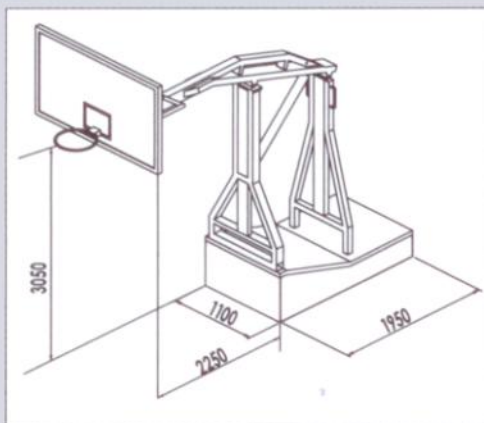

Portable Basketball Backstop - TXJ-1B

TXJ-1B

Spring Balance Basketball Backstop